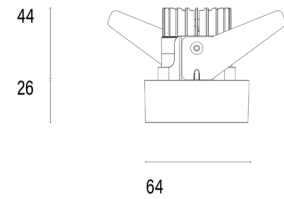

101 06 000200.021

Model

Name	Mono 060 Type 2
Finish	Structured Black
Area	Indoor / Outdoor

System

Power (Luminaire)	6.8W
Power (System)	8W
Voltage	240V-AC
Optics	Rotationally Symmetrical Direct 25°
Colour Temperature	2700°K
Luminous Flux	576lm
TM30	Rf95 Rg103
CRI	Ra98
Lumen Maintenance	L90 B10 50000hrs
Chromacity	<3 McAdam Step Ellipse
Articulation	Fixed
Cut-Out	Round 55mm x 75mm Depth
Ingress Protection	IP44
Control Device	Remote Fixed Output (Included)
Class	III